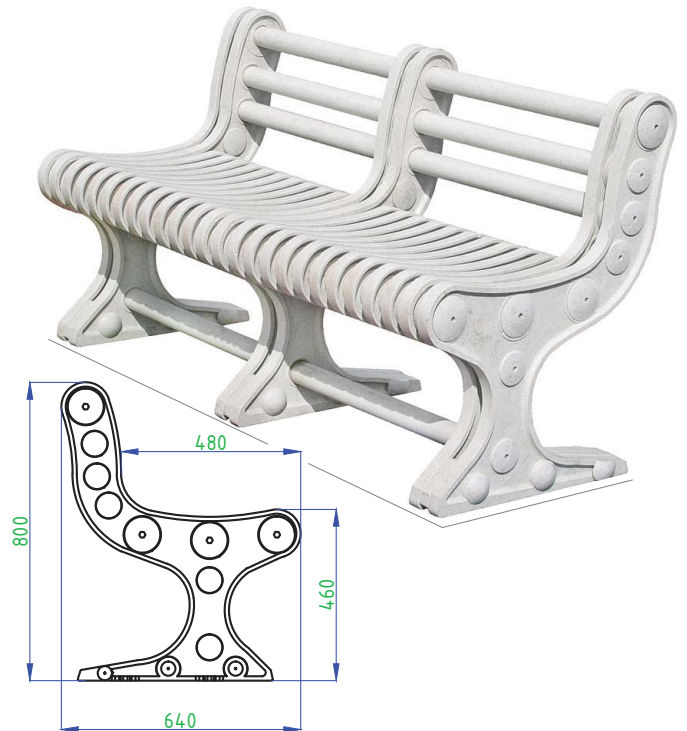

ANKO-BA-300
Bench Dating
Weight: 80 kg

ANKO-BA-301
Bench Dating - Restless
Weight: 65 kg