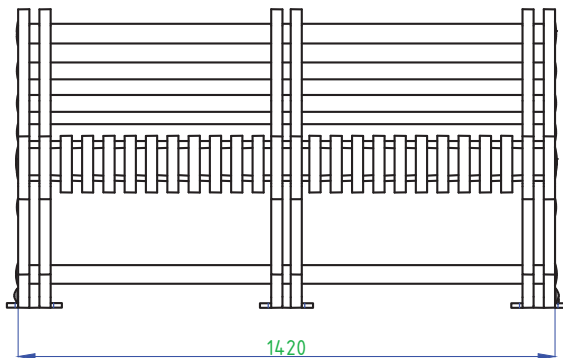

ANKO-BA-300
Bench Dating
Weight: 80 kg

ANKO-BA-301
Bench Dating - Restless
Weight: 65 kg