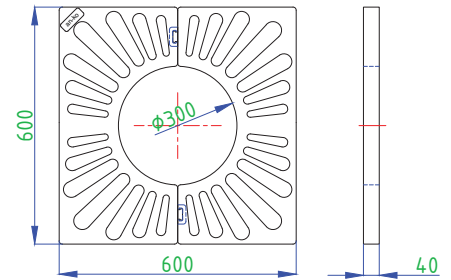

ANKO-TG-100
Tree Grate (600 x 600 mm)

Type : 2 Pieces
Weight : 10.6 kg

ANKO-TG-101
Tree Grate (600 x 600 mm)

Type : 4 Pieces
Weight : 5.6 kg

ANKO-TG-103
Tree Grate (800 x 800 mm)

Type : 4 Pieces
Weight : 8 kg

ANKO-TG-102
Tree Grate (1000 x 1000 mm)

Type : 4 Pieces
Weight : 14 kg

ANKO-TG-201
Tree Grate Adaptor (600 x 600 mm)

ANKO-TG-202
Tree Grate Adaptor (1000 x 1000 mm)