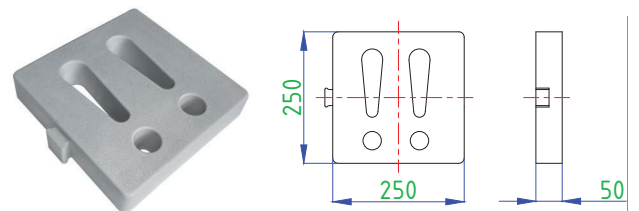

ANKO-TG-100
Tree Grate (600 x 600 mm)

Type : 2 Pieces
Weight : 10.6 kg

ANKO-TG-101
Tree Grate (600 x 600 mm)

Type : 4 Pieces
Weight : 5.6 kg

ANKO-TG-103
Tree Grate (800 x 800 mm)

Type : 4 Pieces
Weight : 8 kg

ANKO-TG-102
Tree Grate (1000 x 1000 mm)

Type : 4 Pieces
Weight : 14 kg

ANKO-TG-201
Tree Grate Adaptor (600 x 600 mm)

ANKO-TG-202
Tree Grate Adaptor (1000 x 1000 mm)