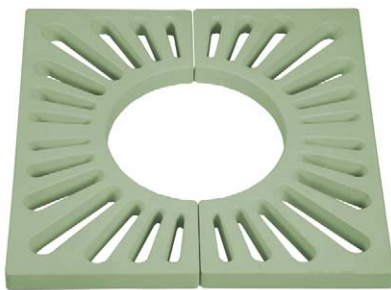

ANKO-TG-100
Tree Grate (600 x 600 mm)

Type : 2 Pieces
Weight : 10.6 kg

ANKO-TG-101
Tree Grate (600 x 600 mm)

Type : 4 Pieces
Weight : 5.6 kg

ANKO-TG-103
Tree Grate (800 x 800 mm)

Type : 4 Pieces
Weight : 8 kg

ANKO-TG-102
Tree Grate (1000 x 1000 mm)

Type : 4 Pieces
Weight : 14 kg

ANKO-TG-201
Tree Grate Adaptor (600 x 600 mm)

ANKO-TG-202
Tree Grate Adaptor (1000 x 1000 mm)