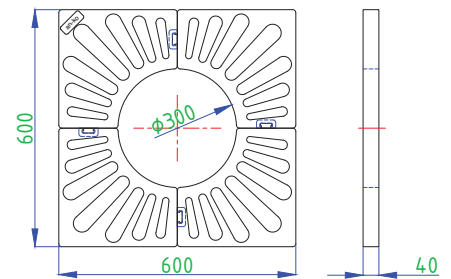

ANKO-TG-100
Tree Grate (600 x 600 mm)

Type : 2 Pieces
Weight : 10.6 kg

ANKO-TG-101
Tree Grate (600 x 600 mm)

Type : 4 Pieces
Weight : 5.6 kg

ANKO-TG-103
Tree Grate (800 x 800 mm)

Type : 4 Pieces
Weight : 8 kg

ANKO-TG-102
Tree Grate (1000 x 1000 mm)

Type : 4 Pieces
Weight : 14 kg

ANKO-TG-201
Tree Grate Adaptor (600 x 600 mm)

ANKO-TG-202
Tree Grate Adaptor (1000 x 1000 mm)