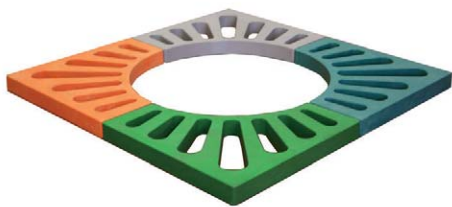

ANKO-TG-100
Tree Grate (600 x 600 mm)

Type : 2 Pieces
Weight : 10.6 kg

ANKO-TG-101
Tree Grate (600 x 600 mm)

Type : 4 Pieces
Weight : 5.6 kg

ANKO-TG-103
Tree Grate (800 x 800 mm)

Type : 4 Pieces
Weight : 8 kg

ANKO-TG-102
Tree Grate (1000 x 1000 mm)

Type : 4 Pieces
Weight : 14 kg

ANKO-TG-201
Tree Grate Adaptor (600 x 600 mm)

ANKO-TG-202
Tree Grate Adaptor (1000 x 1000 mm)