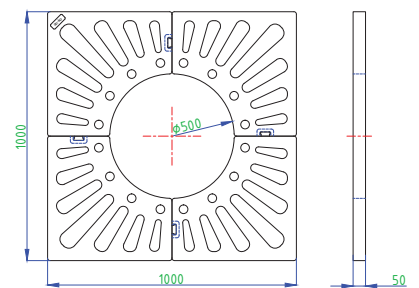

ANKO-TG-100
Tree Grate (600 x 600 mm)

Type : 2 Pieces
Weight : 10.6 kg

ANKO-TG-101
Tree Grate (600 x 600 mm)

Type : 4 Pieces
Weight : 5.6 kg

ANKO-TG-103
Tree Grate (800 x 800 mm)

Type : 4 Pieces
Weight : 8 kg

ANKO-TG-102
Tree Grate (1000 x 1000 mm)

Type : 4 Pieces
Weight : 14 kg

ANKO-TG-201
Tree Grate Adaptor (600 x 600 mm)

ANKO-TG-202
Tree Grate Adaptor (1000 x 1000 mm)