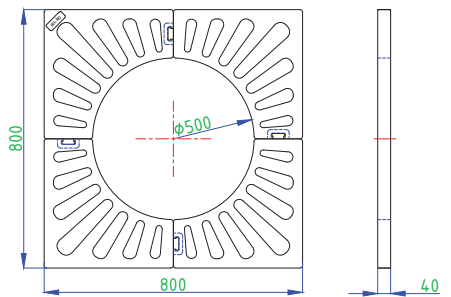

ANKO-TG-100
Tree Grate (600 x 600 mm)

Type : 2 Pieces
Weight : 10.6 kg

ANKO-TG-101
Tree Grate (600 x 600 mm)

Type : 4 Pieces
Weight : 5.6 kg

ANKO-TG-103
Tree Grate (800 x 800 mm)

Type : 4 Pieces
Weight : 8 kg

ANKO-TG-102
Tree Grate (1000 x 1000 mm)

Type : 4 Pieces
Weight : 14 kg

ANKO-TG-201
Tree Grate Adaptor (600 x 600 mm)

ANKO-TG-202
Tree Grate Adaptor (1000 x 1000 mm)