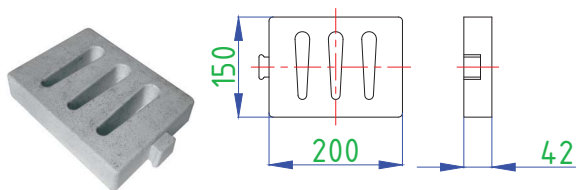

ANKO-TG-100
Tree Grate (600 x 600 mm)

Type : 2 Pieces
Weight : 10.6 kg

ANKO-TG-101
Tree Grate (600 x 600 mm)

Type : 4 Pieces
Weight : 5.6 kg

ANKO-TG-103
Tree Grate (800 x 800 mm)

Type : 4 Pieces
Weight : 8 kg

ANKO-TG-102
Tree Grate (1000 x 1000 mm)

Type : 4 Pieces
Weight : 14 kg

ANKO-TG-201
Tree Grate Adaptor (600 x 600 mm)

ANKO-TG-202
Tree Grate Adaptor (1000 x 1000 mm)