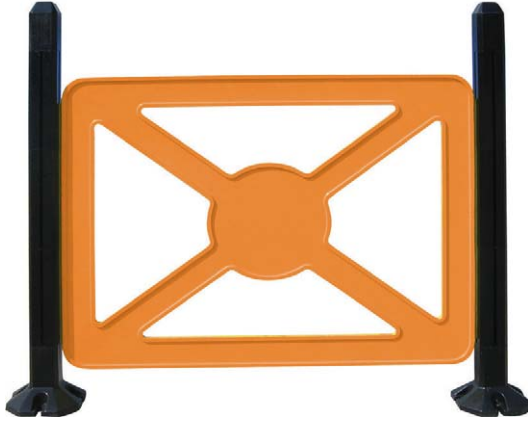

**ANKO-DF-100**  
Decorative Fence

**ANKO-DF-101**  
Decorative Fence Sultan

## Features

- \* Wide color range.
- \* Logo application available upon request.